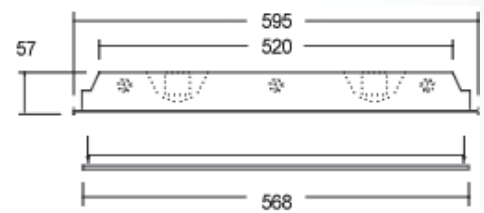

ENERGY SAVING PRODUCTS INTERNATIONAL PTY LTD
ABN 78 149 044 135

Lighting Council
AUSTRALIA
MEMBER 2013