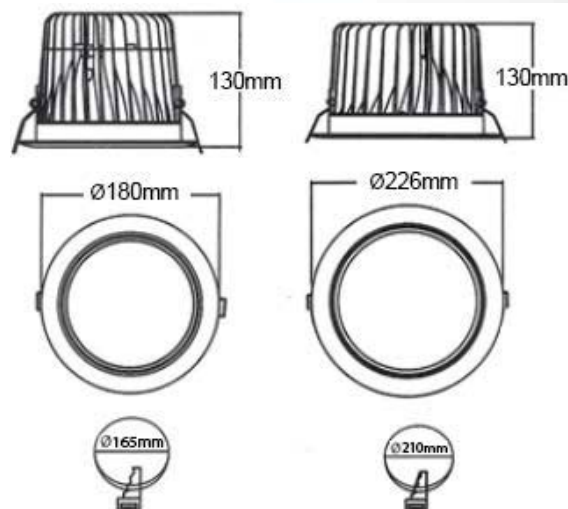

Applications

- . Shopping Malls
- . Schools
- . Apartment Buildings
- . Retail Stores

ENERGY SAVING PRODUCTS INTERNATIONAL PTY LTD
ABN 78 149 044 155

Lighting Council
AUSTRALIA
MEMBER 2013

Tomorrows' Products Today