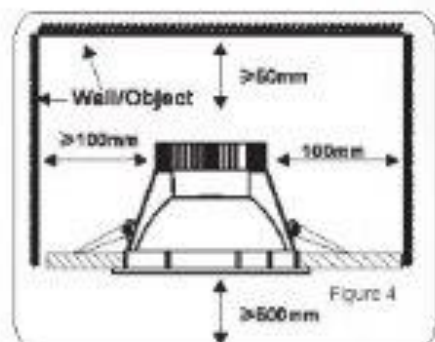

Applications

- Shopping Malls
- Schools
- Apartment Buildings
- Retail Stores

ESP-i™

ENERGY SAVING PRODUCTS INTERNATIONAL PTY LTD
800 36 547 044 130

Lighting Council
AUSTRALIA
MEMBER 2013

Tomorrow's Products Today