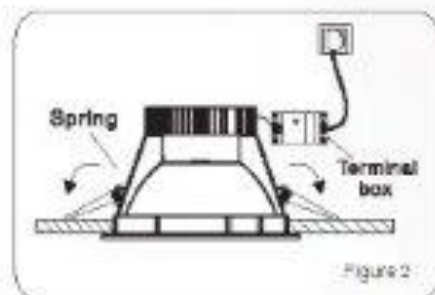

Applications

- Shopping Malls
- Schools
- Apartment Buildings
- Retail Stores

ESP-i™

ENERGY SAVING PRODUCTS INTERNATIONAL PTY LTD
800 36 547 044 130

Lighting Council
AUSTRALIA
MEMBER 2013

Tomorrow's Products Today