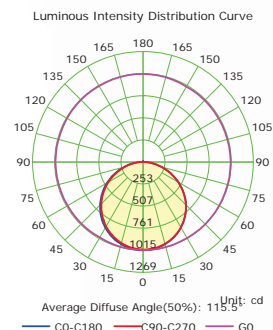

Surface Mounted