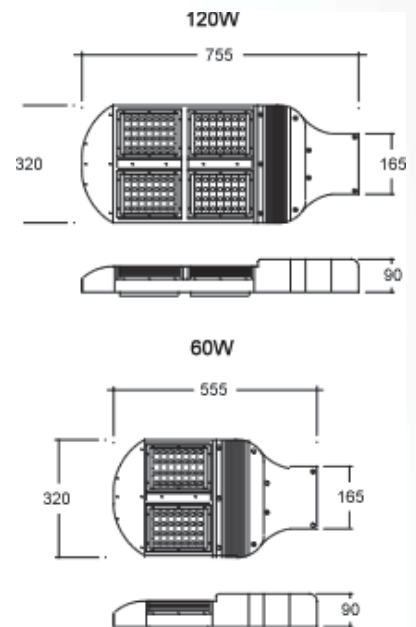

IP65 LED STREETLIGHT

LED-SL Series

Models	Wattage
LEDSL60	60W
LEDSL120	120W
LEDSL180	180W

Features

- Energy Saving LED
- Long Life - Up to 50,000 Hours
- Adjustable Spigot Mounting

Applications

- Security Locations
- General Floodlighting
- Shopping Centre Carparks
- Street Lighting