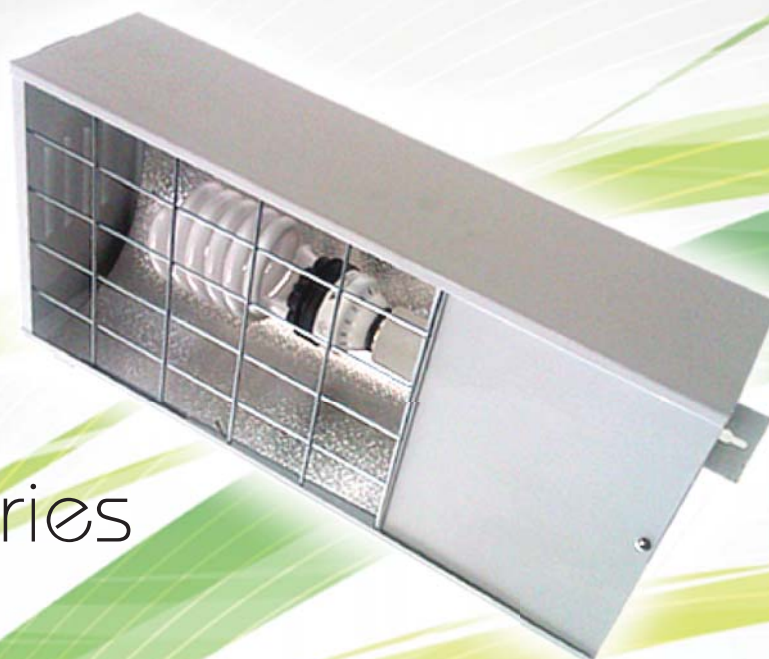

JUNIOR SPIRAL LOWBAY

JSL Series

Models	Wattage
JSL85	85W

Features

- Energy Saving CFL
- Combined Ballast and Lamp
- Long Life - Up to 20,000 Hours
- Surface Mounted

Applications

- Security Locations
- General Lighting
- Factories

ENERGY SAVING PRODUCTS INTERNATIONAL PTY LTD
ABN 78 149 044 135

Lighting Council
AUSTRALIA
MEMBER 2013

Tomorrows' Products Today